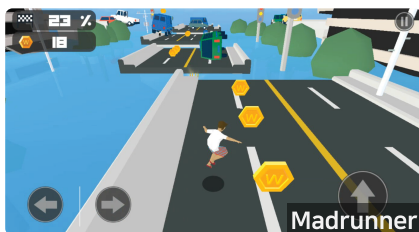

FAVE! All kinds of exercises
in the world!

FAVE Feature

01. Light and simple

FAVE is light enough to carry compared to other competitors.

LIGHT AND SIMPLE

EXERCISE EFFECT

MOTION DETECTOR

FITNESS APP

MOBILE GAME

02. Video game

We offer three kinds of games. Madrunner, Driving master, Smash world. With FAVE, you can work out an playing video games connection to a Tablet. FAVE makes exercise more fun!