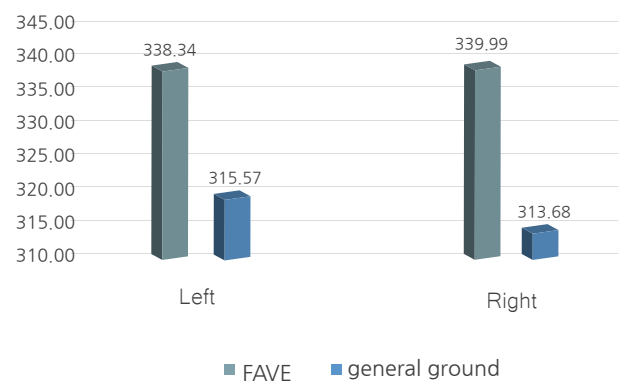

You can know the balance index through the COP (Center Of Pressure) index. You can see where your balance is tilted.

In addition to COP, you can see Vo2 max, calorie consumption, and muscle activity.

Exercise effect

COP Speed (Static Balance)

Maximum force

Maximum force (motion-squat)

Maximum force (motion-squat)

Conclusion

- The maximum force was all the highest in the unstable ground (FAVE).
- The maximum force appears to be high on both unstable ground (FAVE). Exercise on unstable ground increases body movements.