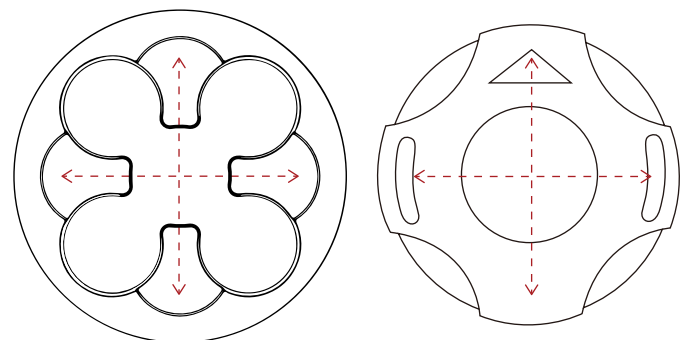

Product Specifications

FAVE 450

FAVE 350

product name	FAVE smart balance trainer
size	FAVE350 (D350 X H150) FAVE450 (D450 X H130)
color	Pink, Green, Black, Gray
weight	FAVE350 (0,9kg) FAVE450 (1,4kg)
material	EVA Material
product composition	product, User's Guide, Pump
motion sensor	built in.
manufacturer	Strong Friend, INC
country of manufacture	MADE IN KOREA