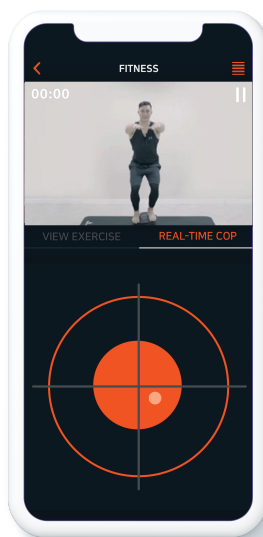

FAVE offers game applications to help you exercise more happily.

Exercise is more fun by playing games.

FAVE Feature

03. Motion detection sensor

A built-in motion sensor is put in FAVE. The sensor measures the quantity of motion of a moving body and calorie burn rate. The motion sensor is FAVE proprietary technology protected by a patent right.

- Micro 5pin cable
- Bluetooth range up to 10M
- 3 Hour battery life
- Above Android 4.4 supported
- Above ios 10 supported

Motion detectable sensor of FAVE can check your motion 42times per second and send the data to the application.

04. Fitness App

FAVE Fitness app

FAVE is a smart balance trainer, designed based on the combination of fitness equipment and ICT. A **motion sensor** built-in FAVE allows you to enjoy various sensible contents by playing mobile games.