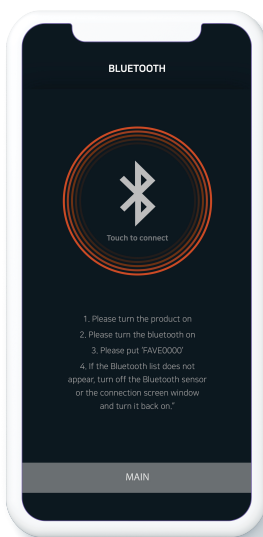

MOBILE GAME

02. Video game

We offer three kinds of games. Madrunner, Driving master, Smash world. With FAVE, you can work out an playing video games connection to a Tablet. FAVE makes exercise more fun!

FAVE offers game applications to help you exercise more happily.

Exercise is more fun by playing games.

FAVE Feature

03. Motion detection sensor

A built-in motion sensor is put in FAVE. The sensor measures the quantity of motion of a moving body and calorie burn rate. The motion sensor is FAVE proprietary technology protected by a patent right.

- Micro 5pin cable
- Bluetooth range up to 10M
- 3 Hour battery life
- Above Android 4.4 supported
- Above ios 10 supported

Motion detectable sensor of FAVE can check your motion 42times per second and send the data to the application.

04. Fitness App

FAVE Fitness app

FAVE is a smart balance trainer, designed based on the combination of fitness equipment and ICT. A **motion sensor** built-in FAVE allows you to enjoy various sensible contents by playing mobile games.