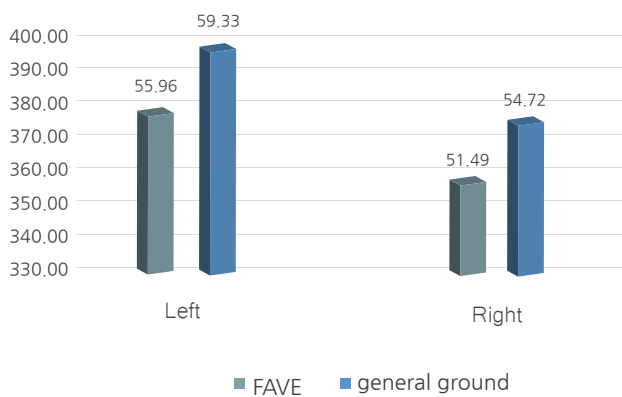

You can know the balance index through the COP (Center Of Pressure) index. You can see where your balance is tilted.

In addition to COP, you can see Vo2 max, calorie consumption, and muscle activity.

Exercise effect

The Effect of Exercise on the Promotion of Newly Developed Industry in Busan with the Korea's state-of-the-art measuring equipment It is recognized as a biomechanical performance product.

COP Speed

COP Speed (Motion_Squart)

COP Speed (Static Balance)

Maximum force

Maximum force (motion-squat)

Maximum force (motion-squat)

Conclusion

- The maximum force was all the highest in the unstable ground (FAVE).
- The maximum force appears to be high on both unstable ground (FAVE). Exercise on unstable ground increases body movements.