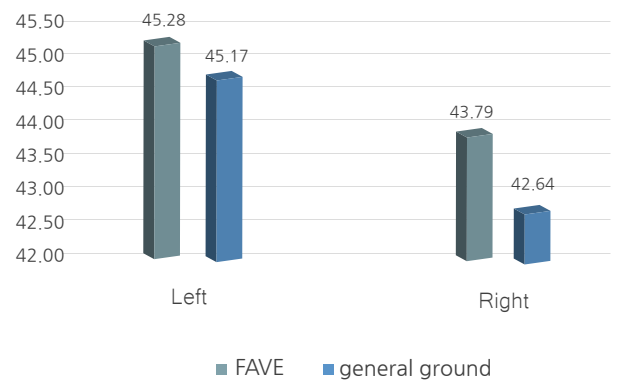

COP Speed (Static Balance)