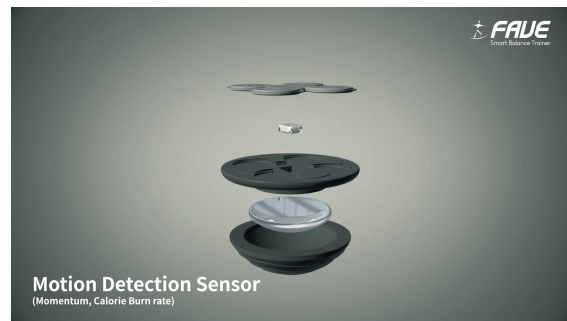

FAVE Feature

03. Motion detection sensor

A built-in motion sensor is put in FAVE. The sensor measures the quantity of motion of a moving body and calorie burn rate. The motion sensor is FAVE proprietary technology protected by a patent right.

- -Micro 5pin cable
- -Bluetooth range up to 10M
- -3 Hour battery life
- -Above Android 4.4 supported
- -Above ios 10 supported

Motion detectable sensor of FAVE can check your motion 42times per second and send the data to the application.

04. Fitness App