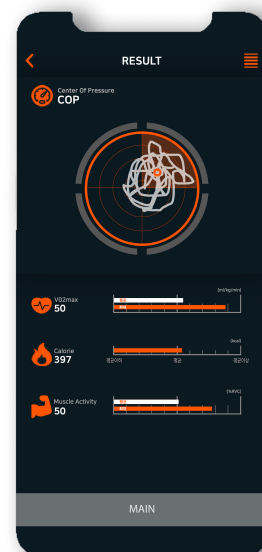

- Micro 5pin cable
- Bluetooth range up to 10M
- 3 Hour battery life
- Above Android 4.4 supported
- Above ios 10 supported

Motion detectable sensor of FAVE can check your motion 42times per second and send the data to the application.

04. Fitness App

FAVE Fitness app

FAVE is a smart balance trainer, designed based on the combination of fitness equipment and ICT. A **motion sensor** built-in FAVE allows you to enjoy various sensible contents by playing mobile games.

FAVE enables you to not only have fun but **build the body balance and core muscles**. Thru the **app**, you can be provided lots of health data information, Such as usage of exercise and center of pressure (Index of body balance) in real-time monitoring.

You can know the balance index through the COP (Center Of Pressure) index. You can see where your balance is tilted.

In addition to COP, you can see Vo2 max, calorie consumption, and muscle activity.

Exercise effect