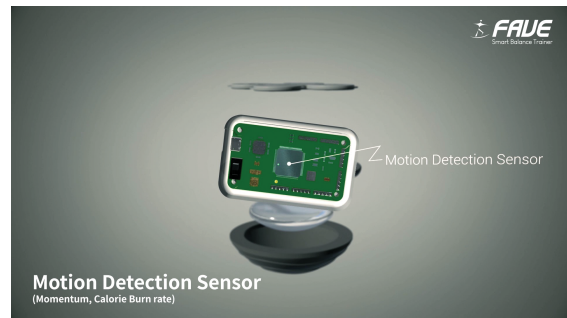

FAVE offers game applications to help you exercise more happily.

Exercise is more fun by playing games.

FAVE Feature

03. Motion detection sensor

A built-in motion sensor is put in FAVE. The sensor measures the quantity of motion of a moving body and calorie burn rate. The motion sensor is FAVE proprietary technology protected by a patent right.

- Micro 5pin cable
- Bluetooth range up to 10M
- 3 Hour battery life
- Above Android 4.4 supported
- Above ios 10 supported

Motion detectable sensor of FAVE can check your motion 42times per second and send the data to the application.