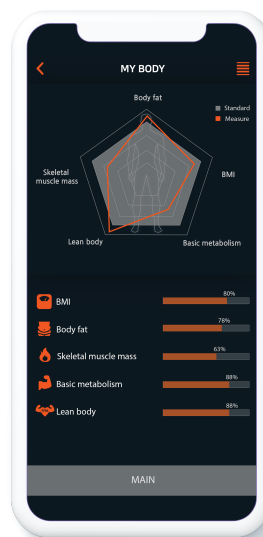

FAVE offers game applications to help you exercise more happily.

Exercise is more fun by playing games.

FAVE Feature

03. Motion detection sensor

A built-in motion sensor is put in FAVE. The sensor measures the quantity of motion of a moving body and calorie burn rate. The motion sensor is FAVE proprietary technology protected by a patent right.

- Micro 5pin cable
- Bluetooth range up to 10M
- 3 Hour battery life
- Above Android 4.4 supported
- Above ios 10 supported

Motion detectable sensor of FAVE can check your motion 42times per second and send the data to the application.

04. Fitness App

FAVE Fitness app

FAVE is a smart balance trainer, designed based on the combination of fitness equipment and ICT. A **motion sensor** built-in FAVE allows you to enjoy various sensible contents by playing mobile games.

You can know the balance index through the COP (Center Of Pressure) index. You can see where your balance is tilted.

In addition to COP, you can see Vo2 max, calorie consumption, and muscle activity.

Exercise effect