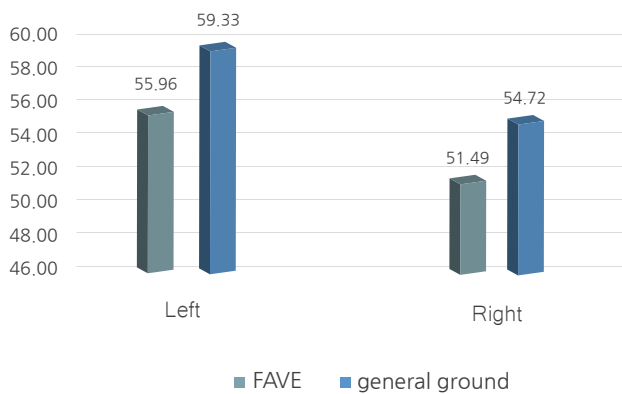

Exercise effect

The Effect of Exercise on the Promotion of Newly Developed Industry in Busan with the Korea's state-of-the-art measuring equipment It is recognized as a biomechanical performance product.

COP Speed

COP Speed (Motion_Squart)