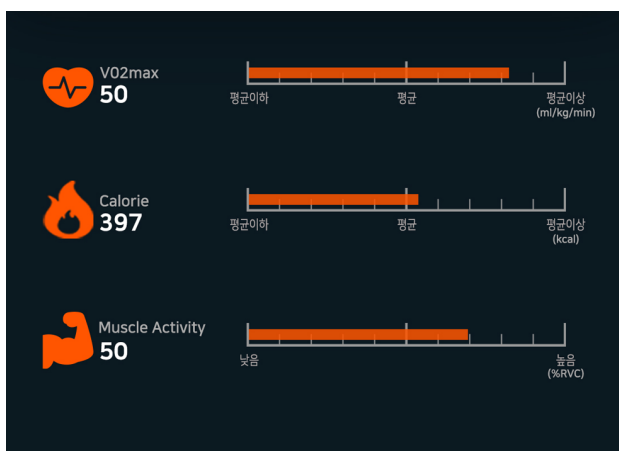

04. Fitness App

FAVE Fitness app

FAVE is a smart balance trainer, designed based on the combination of fitness equipment and ICT. A **motion sensor** built-in FAVE allows you to enjoy various sensible contents by playing mobile games.

FAVE enables you to not only have fun but **build the body balance and core muscles**. Thru the **app**, you can be provided lots of health data information, Such as usage of exercise and center of pressure (Index of body balance) in real-time monitoring.

You can know the balance index through the COP (Center Of Pressure) index. You can see where your balance is tilted.

In addition to COP, you can see Vo2 max, calorie consumption, and muscle activity.

Exercise effect